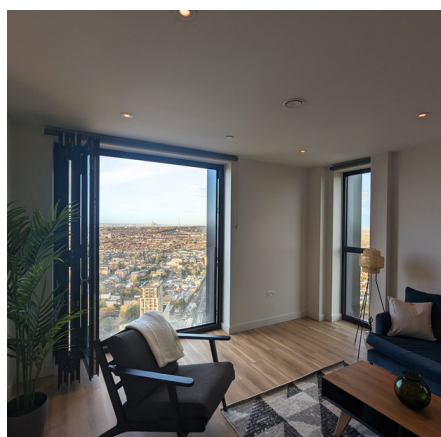

Amenities & Services

Our serviced apartment in Croydon offers a range of amenities to ensure a comfortable and enjoyable stay.

Here is a list of apartments amenities at Croydon by Charles Hope

- WiFi is available in the rooms.
- Fully Equipped Kitchen
- King-size beds
- Smart TV
- Bathroom Toiletries
- Dishwasher
- Iron and ironing board
- Hairdryer
- Kettle
- Toaster
- Highchair (Free - need to order)
- Tea and coffee essentials welcome pack
- Contactless check-in
- Microwave
- Washer/Dryer
- Linen and Towels
- Pets Allowed (extra charge per stay)
- Kitchen starter pack with dishwasher liquid and tablets
- Rooftop Gym
- Flexible Work Space
- Pet Spa
- Games Lounge
- Yoga Lounge
- Sky Lounge
- Screening Room