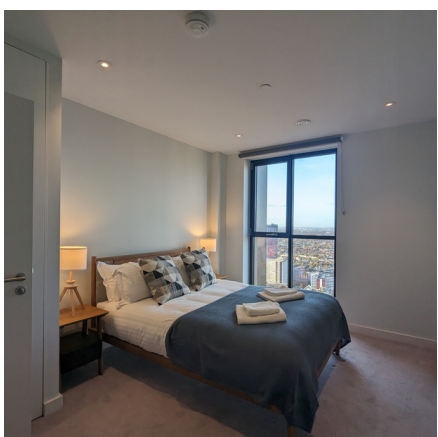

Amenities & Services

Our serviced apartment in Croydon offers a range of amenities to ensure a comfortable and enjoyable stay.

Here is a list of apartments amenities at Croydon by Charles Hope

- WiFi is available in the rooms.
- Fully Equipped Kitchen
- King-size beds
- Smart TV
- Bathroom Toiletries
- Dishwasher
- Iron and ironing board
- Hairdryer
- Kettle
- Toaster
- Highchair (Free - need to order)
- Tea and coffee essentials welcome pack
- Contactless check-in
- Microwave
- Washer/Dryer
- Linen and Towels
- Pets Allowed (extra charge per stay)
- Kitchen starter pack with dishwasher liquid and tablets
- Rooftop Gym
- Flexible Work Space
- Pet Spa
- Games Lounge
- Yoga Lounge
- Sky Lounge
- Screening Room